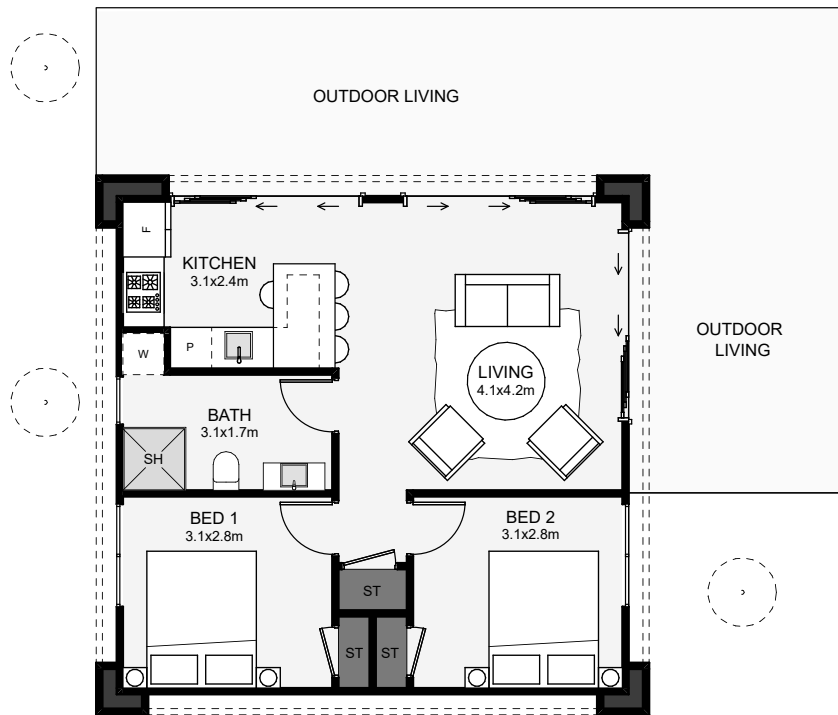

This modern, square-shaped home is both transportable and architecturally stylish. Inside, there are two bedrooms, a stepped living area, and a kitchen with breakfast bar. The house is also designed with both morning and evening outdoor living in mind to make the most of the natural light. If you like small, modern and two bedrooms is enough, this is your chance to build it!

Floor Area: 56m²

0
 2
 1
 1
 8.1m
 7.9m

Contact us:

Nathan: 022 353 4873

jasmine.anybuild@gmail.com

www.anybuild.co.nz