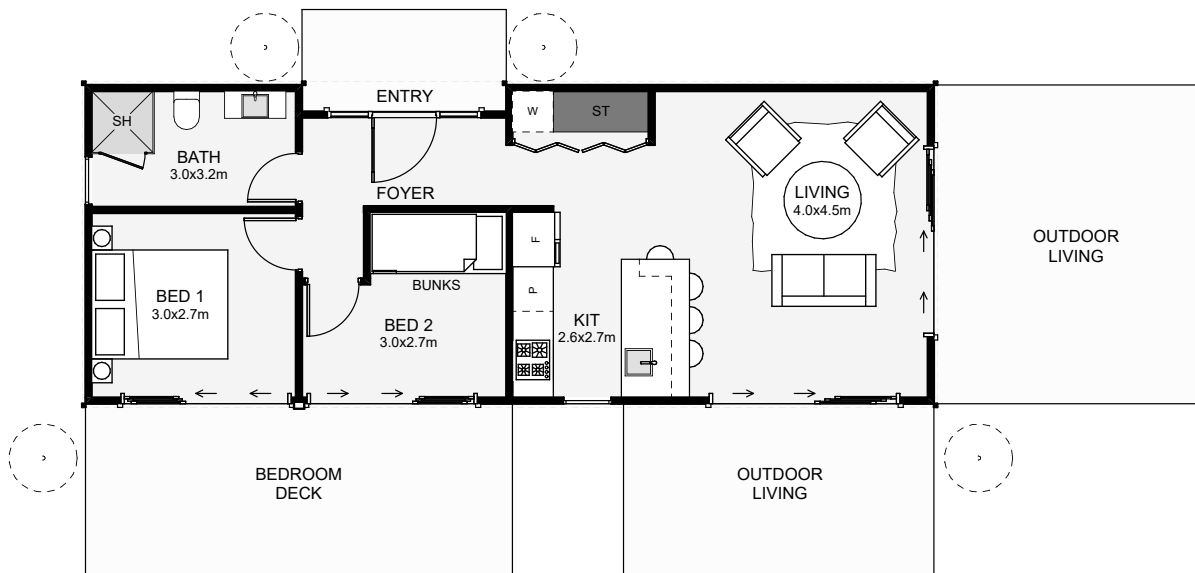

This super versatile two-bedroom home has open-plan living, architectural styling and vertical cedar cladding for a stunning, modern finish. Not only that, but this home is transportable and can be shipped to your location. The extensive entry and foyer will give you a sense of grandeur, and the large glazing will ensure good views of your surroundings. There are also extensive deck options available to suit your site, a bathroom and laundry. This tiny home is stylish with livable features to create a comfortable and architectural abode.

Floor Area: 57m<sup>2</sup>

0  
 2  
 1  
 1  
 12.5m  
 4.7m

Contact us:

Nathan: 022 353 4873

[jasmine.anybuild@gmail.com](mailto:jasmine.anybuild@gmail.com)

[www.anybuild.co.nz](http://www.anybuild.co.nz)