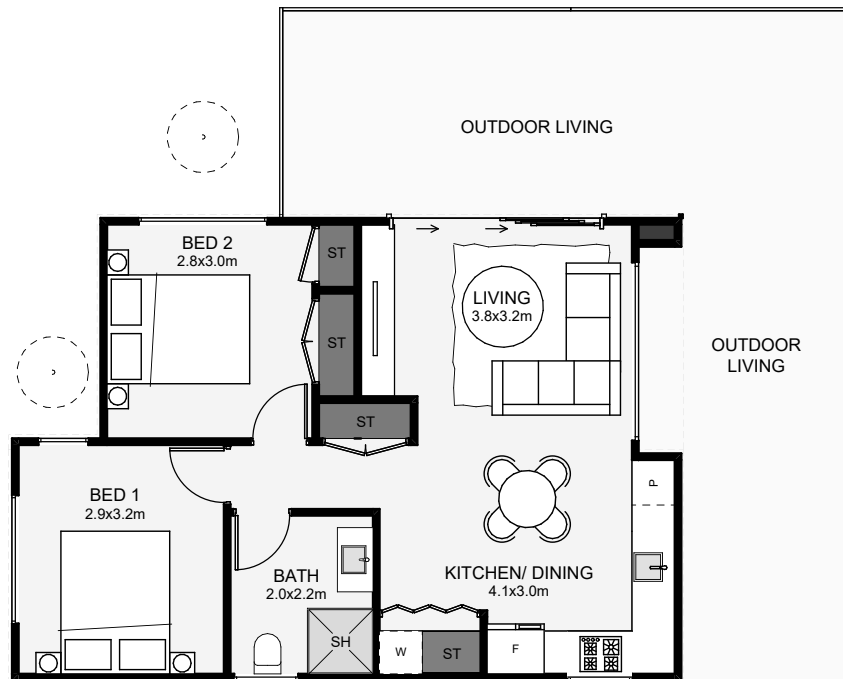

This tiny architectural home is the perfect home. With its gable roof and large gable window in the living room, natural sunlight pours in, filling the interior with a warm, inviting ambience. The open kitchen and dining area provide plenty of room for entertaining. There are two bedrooms, a bathroom, and lots of storage. The living room has a custom-pitched ceiling, and the exterior is finished with metal tray and cedar cladding. It includes a small laundry room for convenience. This tiny home is a perfect blend of style and comfort!

Floor Area: 55m<sup>2</sup>

0   
 2   
 1   
 1   
 9.4m   
 6.4m

Contact us:

Nathan: 022 353 4873

[jasmine.anybuild@gmail.com](mailto:jasmine.anybuild@gmail.com)

[www.anybuild.co.nz](http://www.anybuild.co.nz)