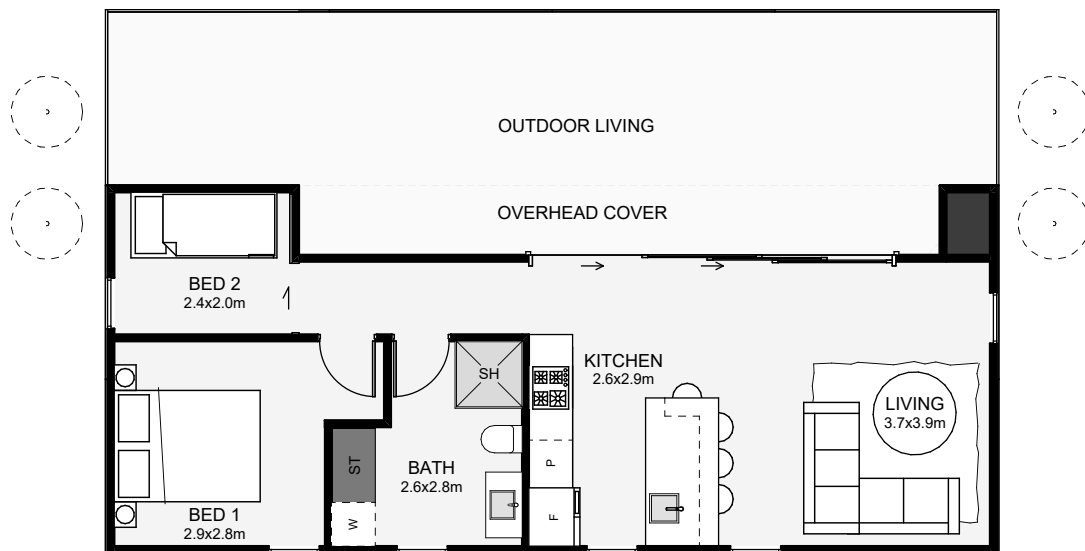

Come and experience the sleek and modern design of this architectural masterpiece. Fitted with vertical cedar and fibre cement cladding, this tiny home is sure to turn heads. Inside, you'll find an open-concept kitchen with a large island breakfast bar, living space, two cosy bedrooms, a bathroom, and an outdoor covered area opening to a large deck, perfect for entertaining. Experience the future of modern living with this one-of-a-kind house plan.

Floor Area: 53m²

0
 2
 1
 1
 12.2m
 5.0m

Contact us:

Nathan: 022 353 4873

jasmine.anybuild@gmail.com

www.anybuild.co.nz