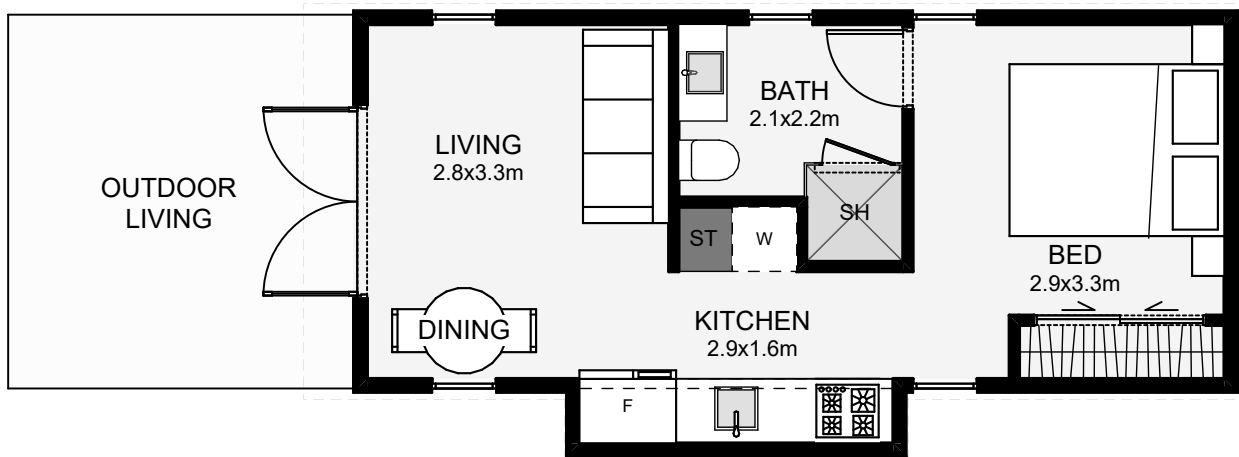

This small 30m<sup>2</sup> dwelling is designed to suit properties with limited space or where a narrow build is preferred. The kitchen and bathroom separate living from sleep quarters with the option for a sliding door between. The mono-pitch roof is designed to give you the opportunity of having a high ceiling in the living, making the space feel larger in size. If you're looking for a small dwelling with modern styling, you've just found it!

Floor Area: 30m<sup>2</sup>

0
 1
 1
 1
 8.2m
 4.1m

Contact us:

Nathan: 022 353 4873

[jasmine.anybuild@gmail.com](mailto:jasmine.anybuild@gmail.com)

[www.anybuild.co.nz](http://www.anybuild.co.nz)