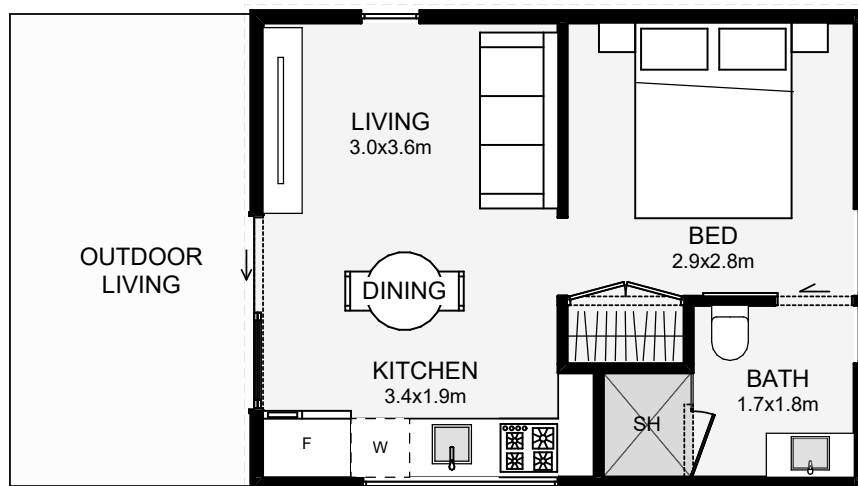

This black 30m<sup>2</sup> gable dwelling is finished in a vertical axon panel giving it a clean, modern style. Inside, the kitchen, dining and living are all positioned in the front in an open plan layout. The bedroom and bathroom are set at the back. The high pitch on this roof gives you the option to add higher ceilings through the living and extra ceiling storage above the bedroom. This is a small dwelling with the iconic home shape that will never date!

Floor Area: 30m<sup>2</sup>

Contact us:

📞 Nathan: 022 353 4873

✉️ [jasmine.anybuild@gmail.com](mailto:jasmine.anybuild@gmail.com)

🌐 [www.anybuild.co.nz](http://www.anybuild.co.nz)